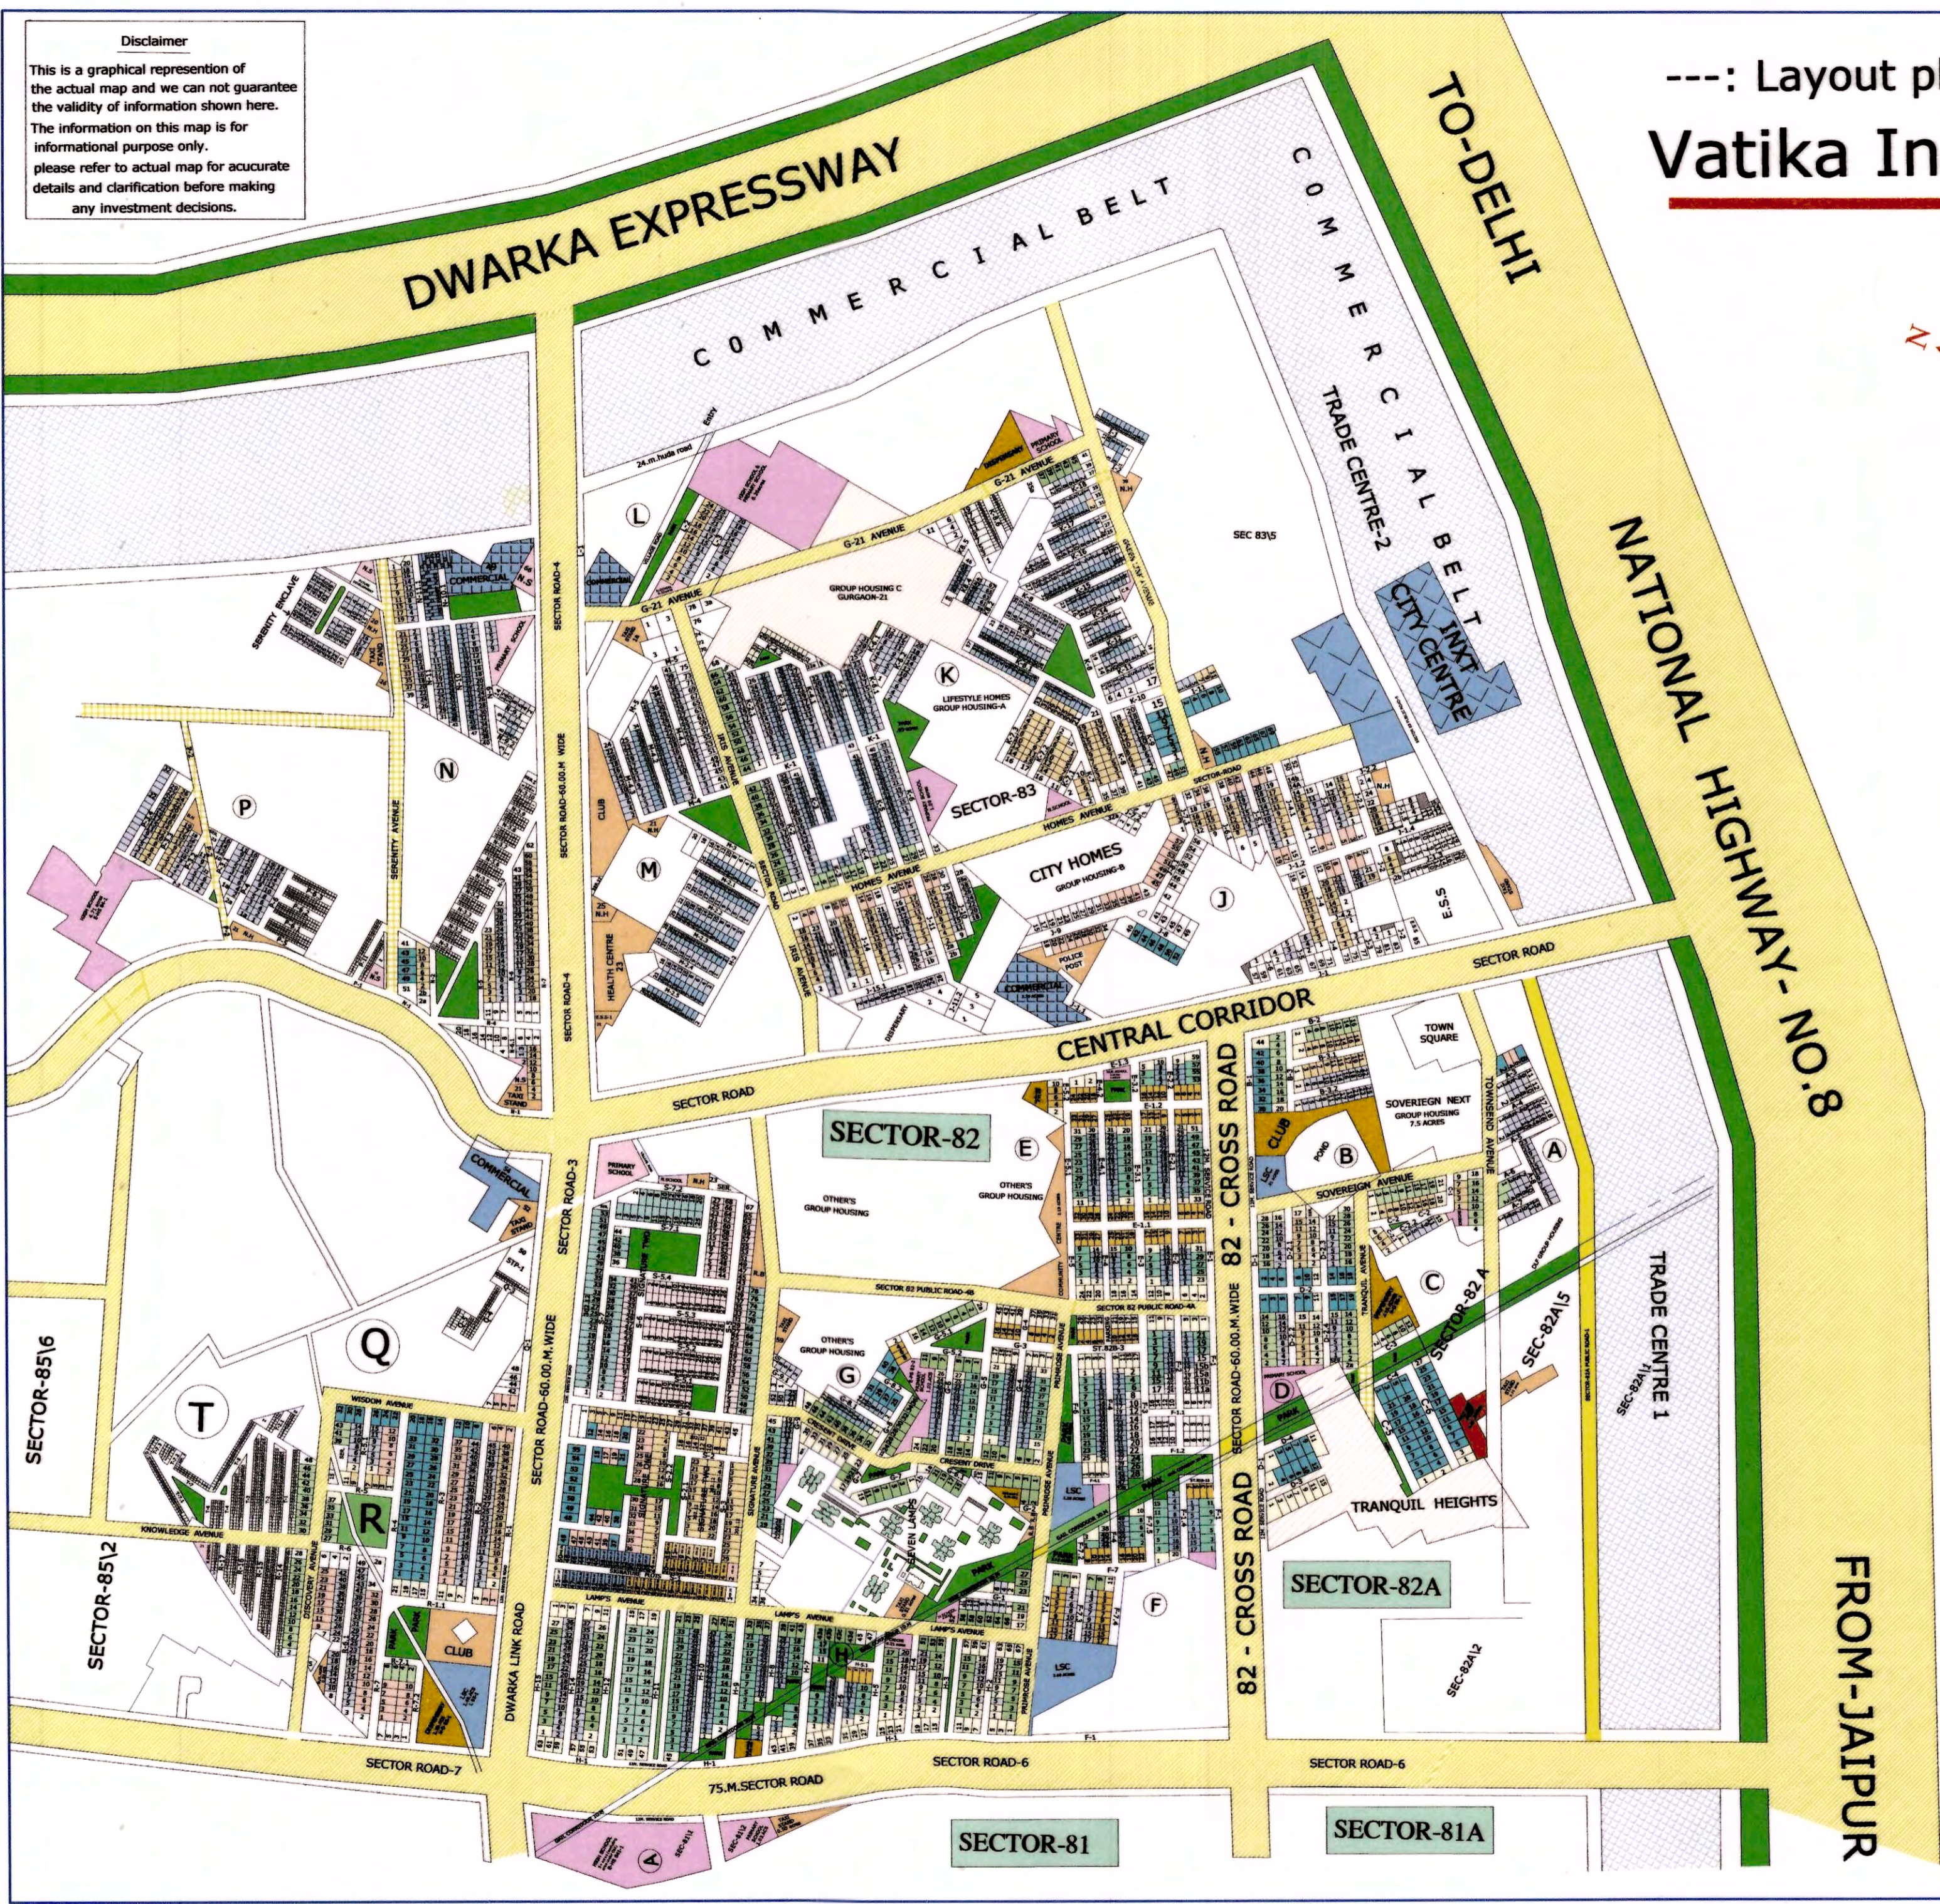

**Disclaimer**  
 This is a graphical representation of the actual map and we can not guarantee the validity of information shown here. The information on this map is for informational purpose only. please refer to actual map for accurate details and clarification before making any investment decisions.

---: Layout plan of :--- **66**  
**Vatika India Next**

[Light Blue Box]	180 SQ.YDS
[Light Purple Box]	240 SQ.YDS
[Light Blue-Gray Box]	260 SQ.YDS
[Light Orange Box]	300 SQ.YDS
[Yellow-Orange Box]	304.26 SQ.YDS
[Light Green Box]	353.06 SQ.YDS
[Light Green Box]	360 SQ.YDS
[Green Box]	394.86 SQ.YDS
[Light Orange Box]	400 SQ.YDS
[Light Green Box]	489.42 SQ.YDS
[Blue Box]	500 SQ.YDS
[Yellow Box]	ATYPICAL PLOTS